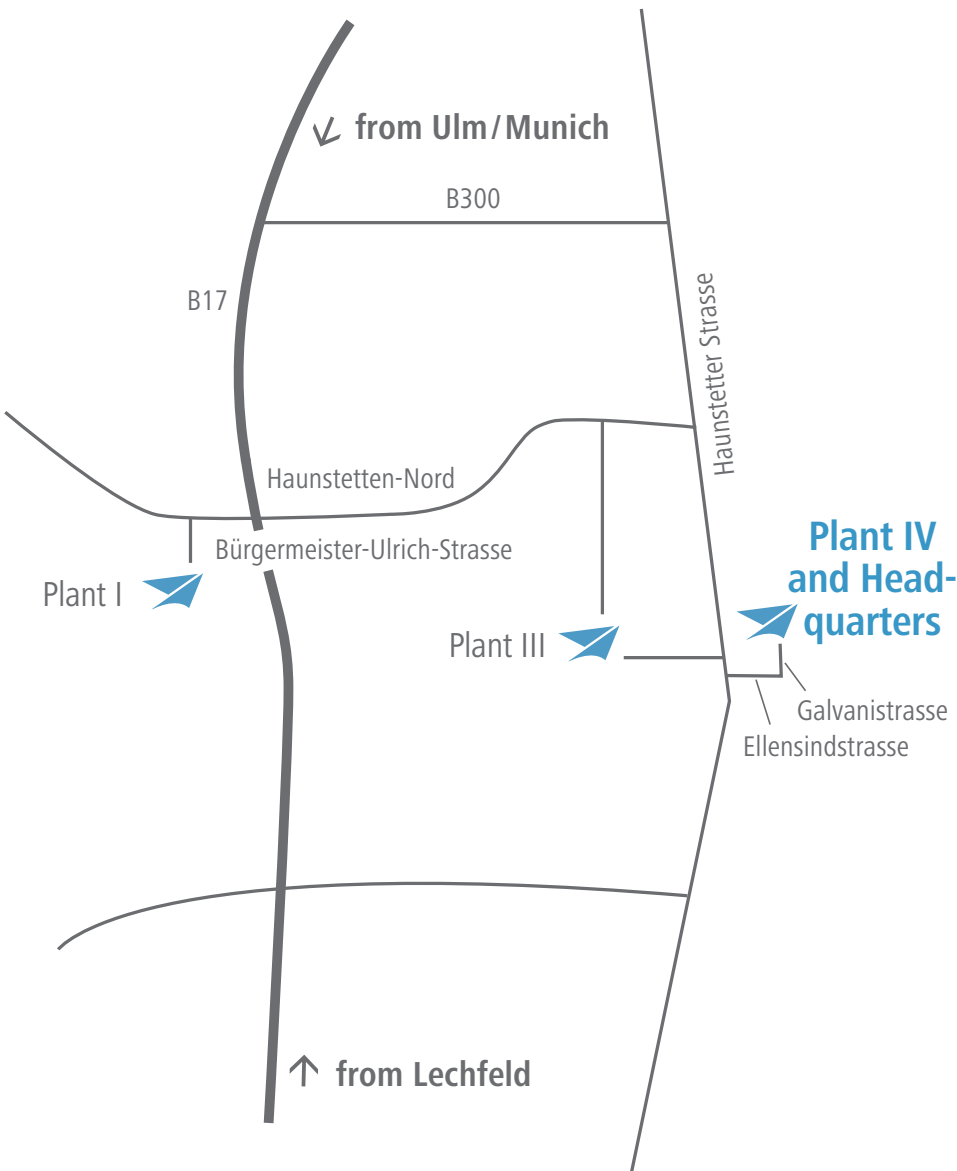

Premium AEROTEC

Site Augsburg Plant IV and Headquarters

Navigation address:

Galvanistrasse

86179 Augsburg

Phone: +49 (0) 821 801 0

www.premium-aerotec.com/en

From Ulm:

Follow the motorway A8/E52 towards Augsburg/Munich (München). Exit at junction 72 (Augsburg-West) in the direction of Augsburg Centre (Augsburg-Zentrum)/Landsberg a. Lech and follow the B17. Exit at junction 6 (Haunstetten-Nord) and turn right into Bürgermeister-Ulrich-Strasse. Follow the road for around 1 km and then turn right into Haunstetter Strasse. Turn left into Ellensindstrasse, and after 200 m turn left again into Galvanistrasse.

From Munich:

Follow the motorway A8/E52 towards Augsburg. Exit at junction 72 (Augsburg-West) in the direction of Augsburg Centre (Augsburg-Zentrum)/Landsberg a. Lech and follow the B17. Exit at junction 6 (Haunstetten-Nord) and turn right into Bürgermeister-Ulrich-Strasse. Follow the road for around 1 km and then turn right into Haunstetter Strasse. Turn left into Ellensindstrasse, and after 200 m turn left again into Galvanistrasse.