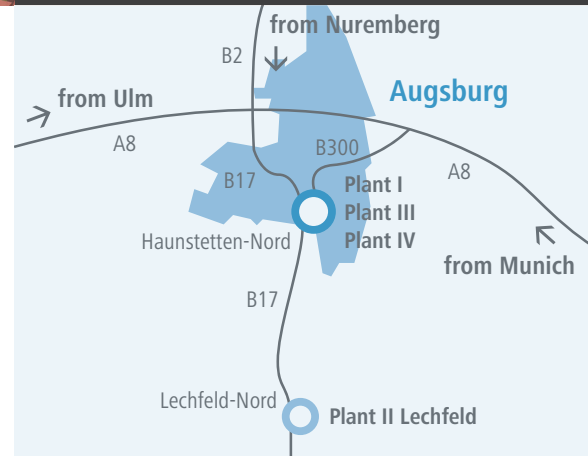

Premium AEROTEC

Site Augsburg Plant IV and Headquarters

Navigation address:

Galvanistrasse

86179 Augsburg

Phone: +49 (0) 821 801 0

www.premium-aerotec.com/en

From Ulm:

Follow the motorway A8/E52 towards Augsburg/Munich (München). Exit at junction 72 (Augsburg-West) in the direction of Augsburg Centre (Augsburg-Zentrum)/Landsberg a. Lech and follow the B17. Exit at junction 6 (Haunstetten-Nord) and turn right into Bürgermeister-Ulrich-Strasse. Follow the road for around 1 km and then turn right into Haunstetter Strasse. Turn left into Ellensindstrasse, and after 200 m turn left again into Galvanistrasse.

From Munich:

Follow the motorway A8/E52 towards Augsburg. Exit at junction 72 (Augsburg-West) in the direction of Augsburg Centre (Augsburg-Zentrum)/Landsberg a. Lech and follow the B17. Exit at junction 6 (Haunstetten-Nord) and turn right into Bürgermeister-Ulrich-Strasse. Follow the road for around 1 km and then turn right into Haunstetter Strasse. Turn left into Ellensindstrasse, and after 200 m turn left again into Galvanistrasse.